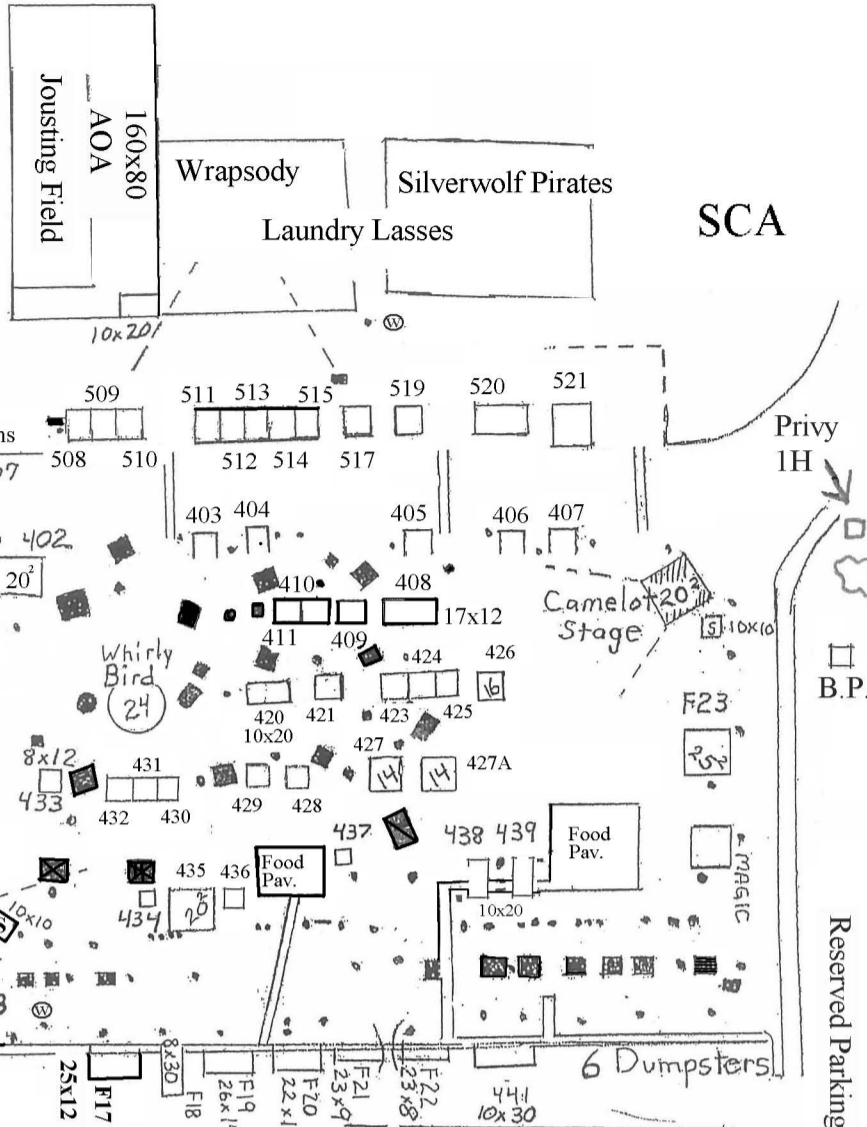

← Entrance
(For vendors north
of drainage ditch only)

Privies
8R 2H

Birds
of
Prey

Entrance

Office

Police & Emergency

"Coke 6"

Supply Truck

ICE TRUCK

Staff
Parking
ONLY

EMSTAT

No Entry

DUMPSTERS
10

2010
MEDIEVAL FAIR

RESERVED PARKING

NO ENTRY

Booth Numbers
 0-100's Southwest
 200's Northwest
 300's King's Way
 400's Northeast
 500's North

NOT A THROUGH STREET

DO NOT DRIVE
ON SIDEWALKS

Entrance

Constitution St.