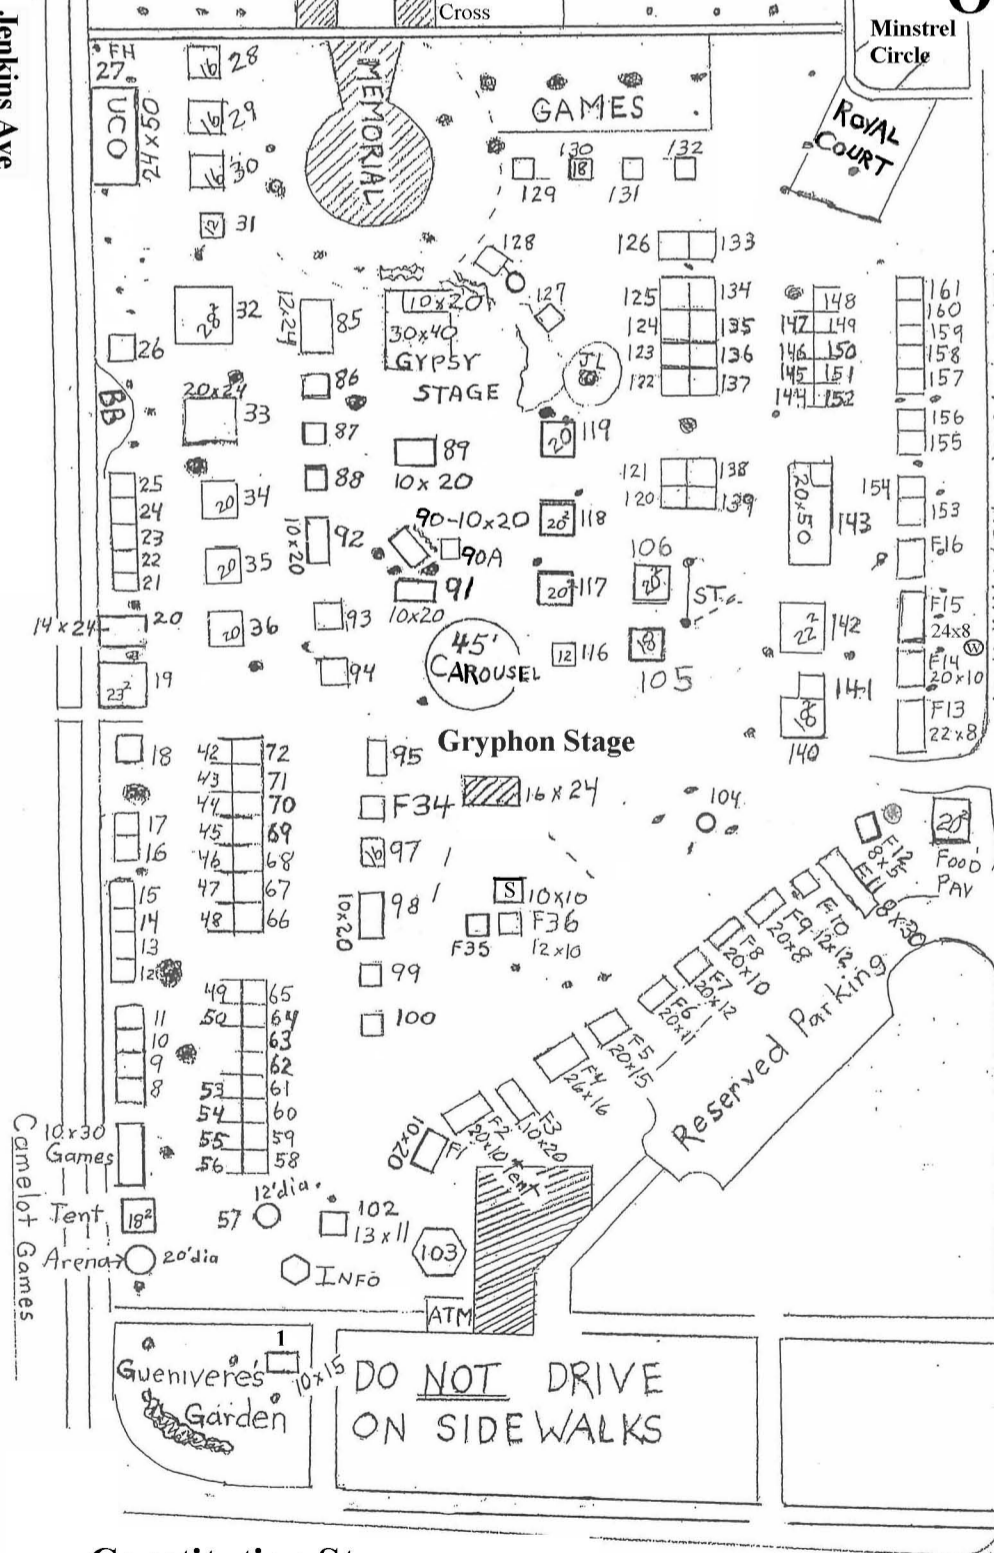

← Entrance
(For vendors north
of drainage ditch only)

Privies
8R 2H

Birds
of
Prey

Entrance

Office

Police & Emergency

"Coke 6"

Supply Truck

Booth Numbers
 0-100's Southwest
 200's Northwest
 300's King's Way
 400's Northeast
 500's North

NOT A THROUGH STREET

DO NOT DRIVE
ON SIDEWALKS

Entrance

Constitution St.