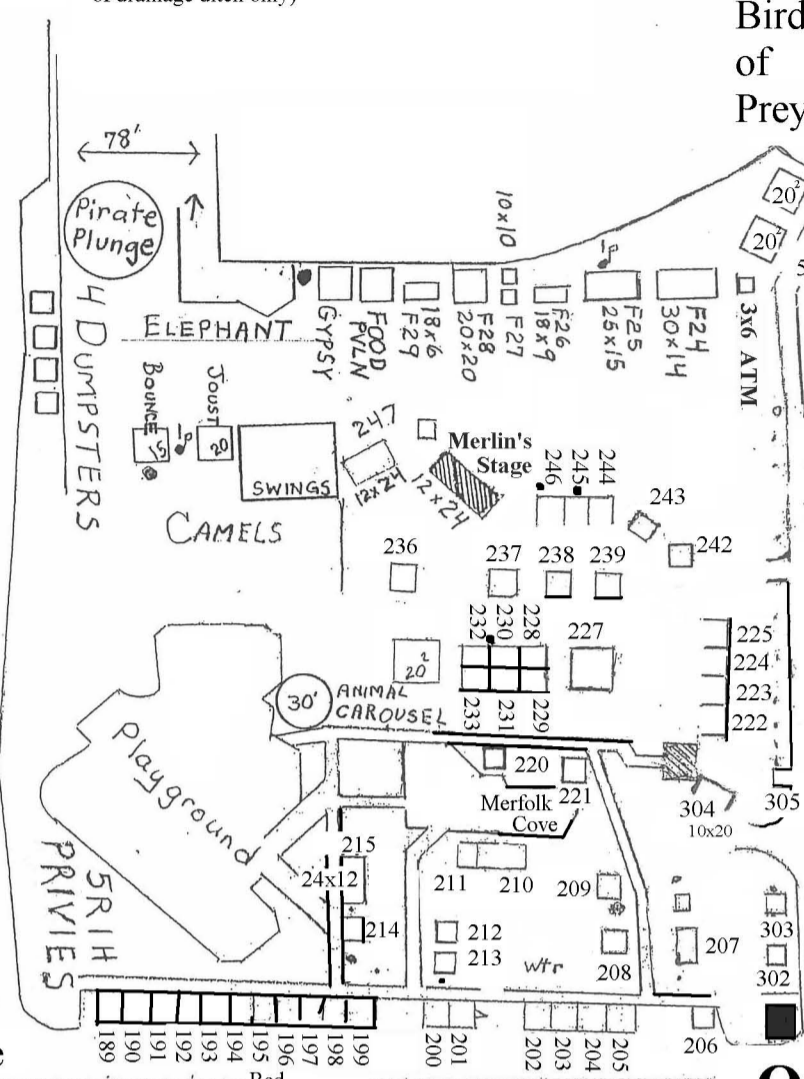

← Entrance
(For vendors north
of drainage ditch only)

Privies
8R 2H

Birds
of
Prey

Entrance

Office

Police & Emergency

"Coke 6"

Supply Truck

ICE TRUCK

Staff
Parking
ONLY

EMSTAT

No Entry

DUMPSTERS
10

2010
MEDIEVAL FAIR

RESERVED PARKING

NO ENTRY

Booth Numbers
 0-100's Southwest
 200's Northwest
 300's King's Way
 400's Northeast
 500's North

NOT A THROUGH STREET

DO NOT DRIVE
ON SIDEWALKS

Entrance

Constitution St.